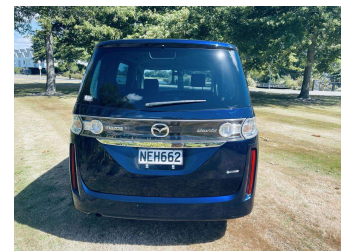

2012 Mazda BIANTE

Purchase Price **\$8,999**
Includes GST, Registration & Licensing

Finance may be available on this vehicle. Ask one of our friendly staff for more information.

Economy Cars

Gain peace of mind with Mechanical Breakdown Insurance. **Ask us how.**

Top features

None Listed

Body Style
5 door, Station Wagon

Odometer
117,394 km

Engine
1990 cc, Internal Combustion

Fuel Type
Petrol

Transmission
Auto

Wheels
-

VIN
7AT0C145X20230700

Interior
Charcoal

Safety
-

Reg No.
NEH662

Ext Colour
Blue

History
Ex-Overseas, 2 owners

Seats
8 seats

CO2 Emissions
-