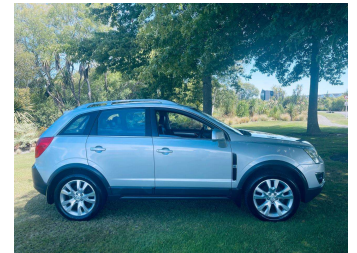

# 2013 Holden Captiva 5 LTZ AWD 2.2D AT

**Purchase Price** **\$8,499**  
Includes GST, Registration & Licensing

Finance may be available on this vehicle. Ask one of our friendly staff for more information.

**Economy Cars**

Gain peace of mind with Mechanical Breakdown Insurance. **Ask us how.**

**Top features**

None Listed

**Body Style**  
5 door, Station Wagon

**Odometer**  
163,368 km

**Engine**  
2231 cc, Internal Combustion

**Fuel Type**  
Diesel

**Transmission**  
Auto, 4WD

**Wheels**  
-

**VIN**  
KL3DD266JDB042758

**Interior**  
Black, Leather

**Safety**  
-

**Reg No.**  
HDM121

**Ext Colour**  
Silver